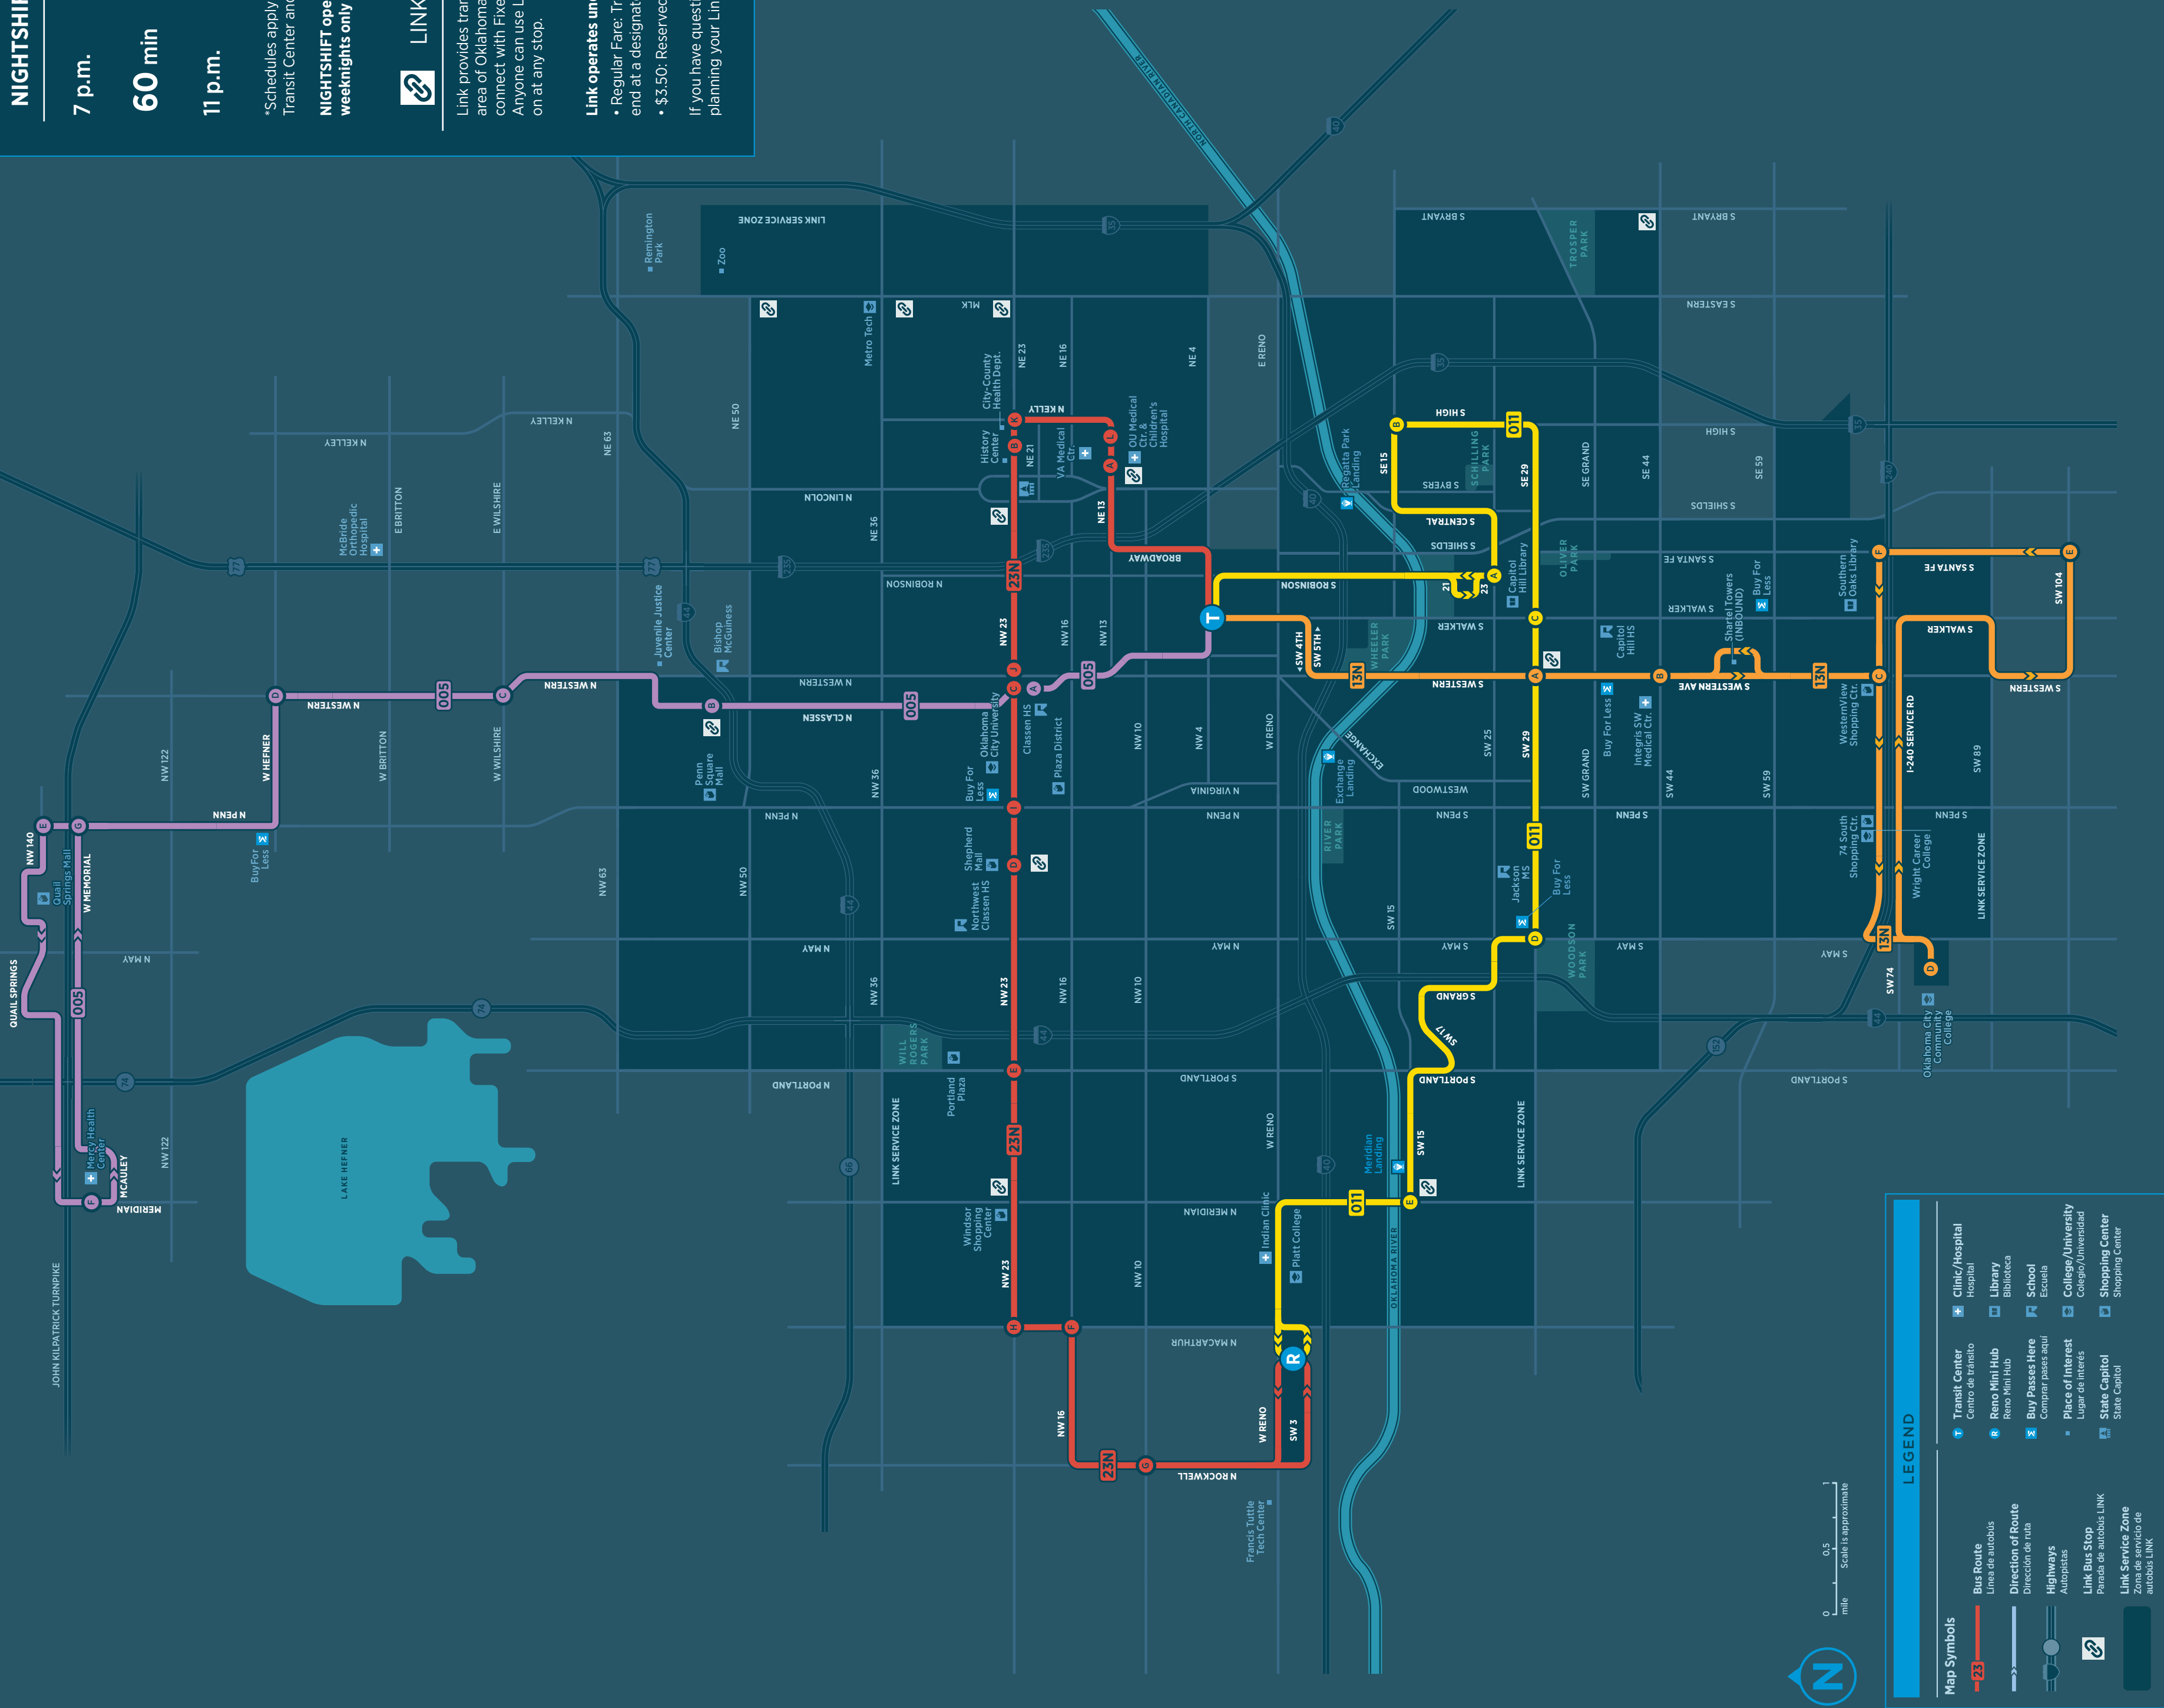

NIGHTSHIFT operates on weeknights only

LINK Service

Link provides transportation in a defined area of Oklahoma City. Some Link stops connect with Fixed Route service. Anyone can use Link - simply hop on at any stop.

Link operates under the following fares:

- Regular Fare: Trips that begin and end at a designated stop
 - \$3.50: Reserved/Curb-to-curb service
- If you have questions or need assistance planning your Link trip, call 688-6552.

HORARIO DE RUTAS

Nightshift

Serving:
Transit Center **T**
Reno Mini Hub **R**
Memorial Rd
OKC Comm. College

Every 60 mins
 7 PM - Midnight
 Monday-Friday

005 By way of Classen, N Western, N Penn, Memorial

How to Read this Schedule

- Days of operation, route number and direction of travel are located in the header of the timetable.
- Major stops, or time points and arrival times are listed in columns.

Cómo leer este horario