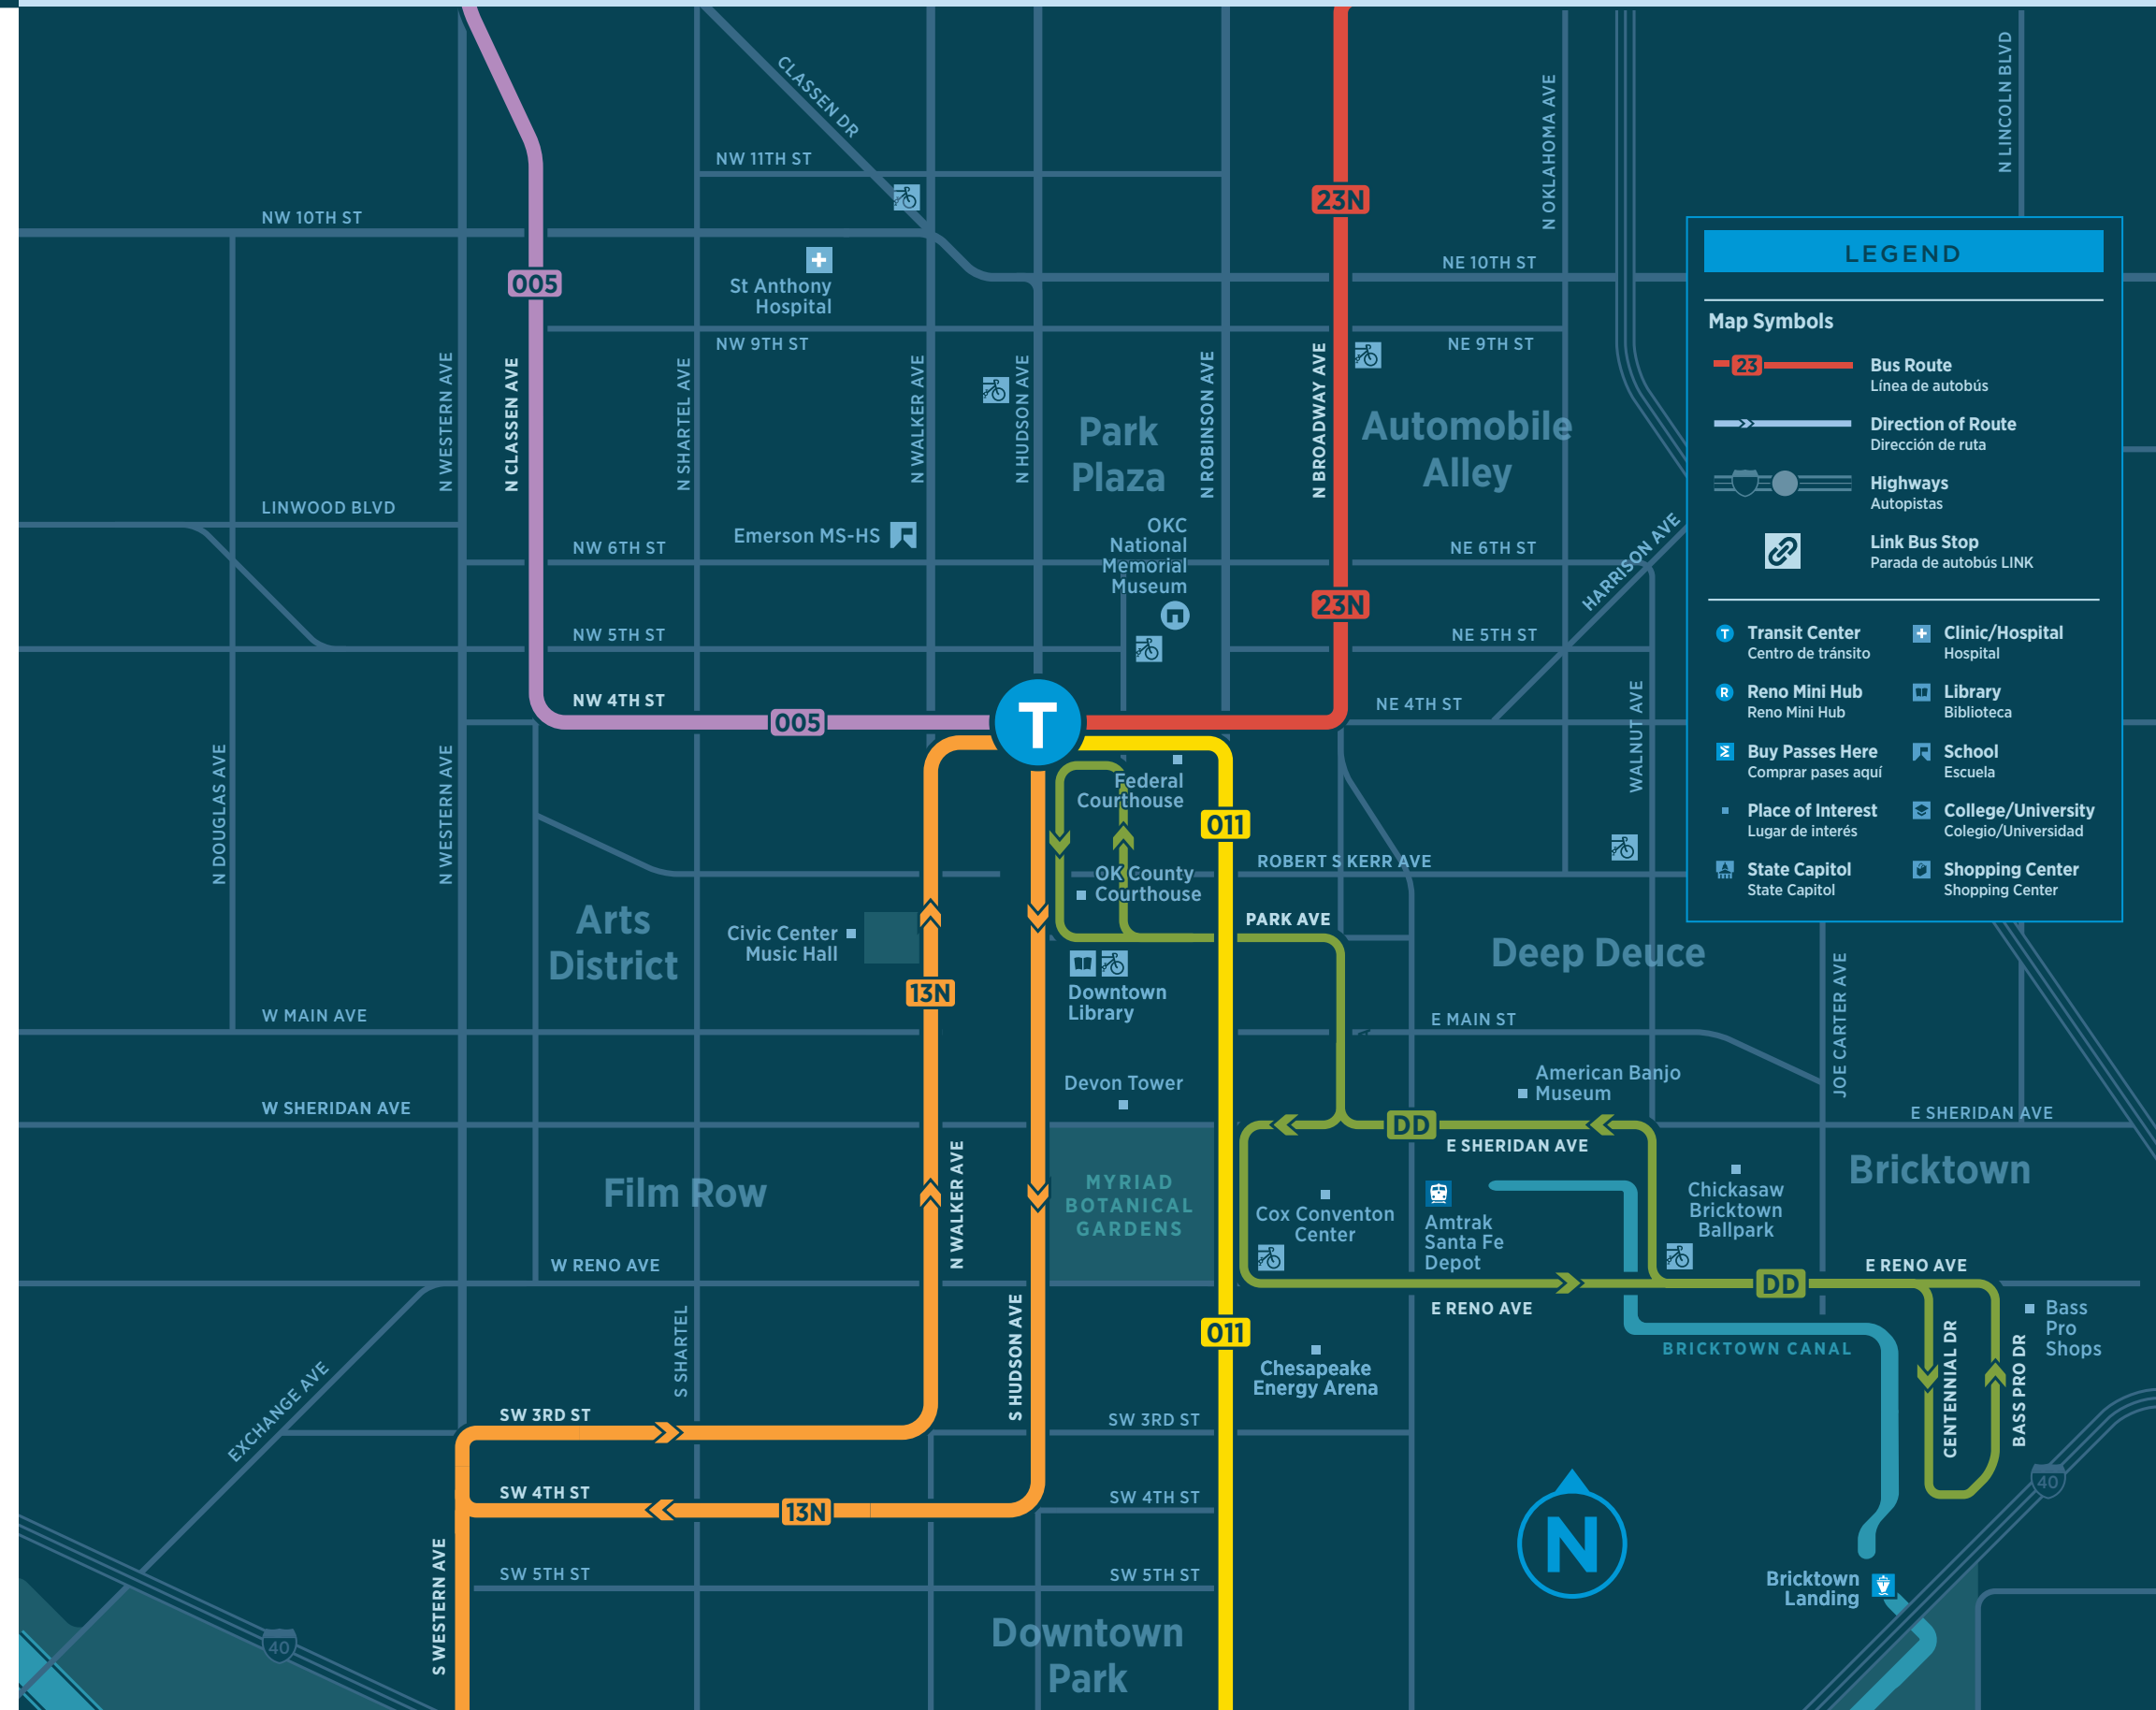

Visit embarkok.com > select "Real Time" Enter your Stop ID Inicie sesión en embarkok.com. Ingrese el n.º de identificación de su parada.

DOWNTOWN DISCOVERY

The Discovery is the quick and easy way to get around Downtown Oklahoma City.

- OKC National Memorial & Museum
- Transit Center
- Myriad Botanical Gardens
- OKC Museum of Art
- Skirvin Hotel
- Hotel Corner
- Chesapeake Arena
- Bricktown
- Banjo Museum
- Oklahoma River Cruises
- Bass Pro Shop

82 Northeast Area

Weeknights / Entre semana

Transit Center	VA (Shelter)	NE 23 & MLK	NE 33 & MLK	NE 50 & MLK	NE 23 & Santa Fe
T	A	B	C	D	D
7:00	7:10	7:20	7:25	7:30	7:40
8:00	8:10	8:20	8:25	8:30	8:40
9:00	9:10	9:20	9:25	9:30	9:40
10:00	10:10	10:20	10:25	10:30	10:40
11:00	11:10	11:20	11:25	11:30	11:40

83 South Area

Weeknights / Entre semana

Transit Center	SE 44 & Bryant
T	A
7:00	7:30
8:00	8:30
9:00	9:30
10:00	10:30
11:00	11:30