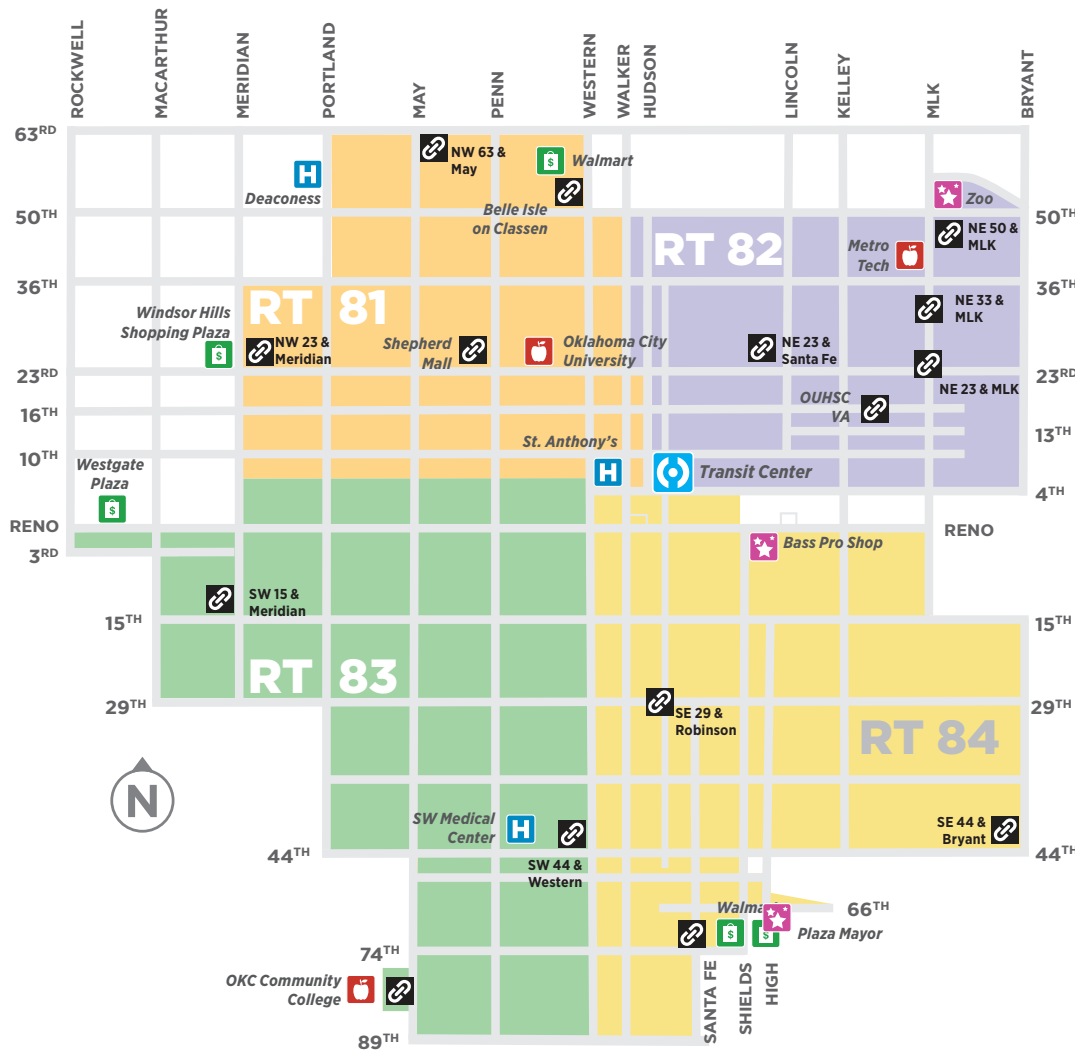

LINK Sunday Service

LINK Weeknight Service is also available. Look for the *Nightshift* schedule for service information

Transit Center	Shepherd Mall (Shelter)	NW 23 & Meridian	NW 63 & May	Belle Isle & Classen
1	2	3	4	5
SUNDAY SERVICE				
7:00 am	7:10 am	7:20 am	7:30 am	7:40 am
8:00 am	8:10 am	8:20 am	8:30 am	8:40 am
9:00 am	9:10 am	9:20 am	9:30 am	9:40 am
10:00 am	10:10 am	10:20 am	10:30 am	10:40 am
11:00 am	11:10 am	11:20 am	11:30 am	11:40 am
12:00 pm	12:10 pm	12:20 pm	12:30 pm	12:40 pm
1:00 pm	1:10 pm	1:20 pm	1:30 pm	1:40 pm
2:00 pm	2:10 pm	2:20 pm	2:30 pm	2:40 pm
3:00 pm	3:10 pm	3:20 pm	3:30 pm	3:40 pm
4:00 pm	4:10 pm	4:20 pm	4:30 pm	4:40 pm
5:00 pm	5:10 pm	5:20 pm	5:30 pm	5:40 pm
6:00 pm	6:10 pm	6:20 pm	6:30 pm	6:40 pm

ROUTE 81
NORTHWEST AREA

Transit Center	VA (Shelter)	NE 23 & MLK	NE 33 & MLK	NE 50 & MLK	NE 23 & Santa Fe
1	2	3	4	5	6
SUNDAY SERVICE					
7:00 am	7:10 am	7:20 am	7:25 am	7:30 am	7:40 am
8:00 am	8:10 am	8:20 am	8:25 am	8:30 am	8:40 am
9:00 am	9:10 am	9:20 am	9:25 am	9:30 am	9:40 am
10:00 am	10:10 am	10:20 am	10:25 am	10:30 am	10:40 am
11:00 am	11:10 am	11:20 am	11:25 am	11:30 am	11:40 am
12:00 pm	12:10 pm	12:20 pm	12:25 pm	12:30 pm	12:40 pm
1:00 pm	1:10 pm	1:20 pm	1:25 pm	1:30 pm	1:40 pm
2:00 pm	2:10 pm	2:20 pm	2:25 pm	2:30 pm	2:40 pm
3:00 pm	3:10 pm	3:20 pm	3:25 pm	3:30 pm	3:40 pm
4:00 pm	4:10 pm	4:20 pm	4:25 pm	4:30 pm	4:40 pm
5:00 pm	5:10 pm	5:20 pm	5:25 pm	5:30 pm	5:40 pm
6:00 pm	6:10 pm	6:20 pm	6:25 pm	6:30 pm	6:40 pm

ROUTE 83
SOUTHWEST AREA

Transit Center	SE 29 & Robinson	SE 44 & Bryant	SE 74 & Santa Fe
1	2	3	4
SUNDAY SERVICE			
7:00 am	7:10 am	7:20 am	7:40 am
8:00 am	8:10 am	8:20 am	8:40 am
9:00 am	9:10 am	9:20 am	9:40 am
10:00 am	10:10 am	10:20 am	10:40 am
11:00 am	11:10 am	11:20 am	11:40 am
12:00 pm	12:10 pm	12:20 pm	12:40 pm
1:00 pm	1:10 pm	1:20 pm	1:40 pm
2:00 pm	2:10 pm	2:20 pm	2:40 pm
3:00 pm	3:10 pm	3:20 pm	3:40 pm
4:00 pm	4:10 pm	4:20 pm	4:40 pm
5:00 pm	5:10 pm	5:20 pm	5:40 pm
6:00 pm	6:10 pm	6:20 pm	6:40 pm