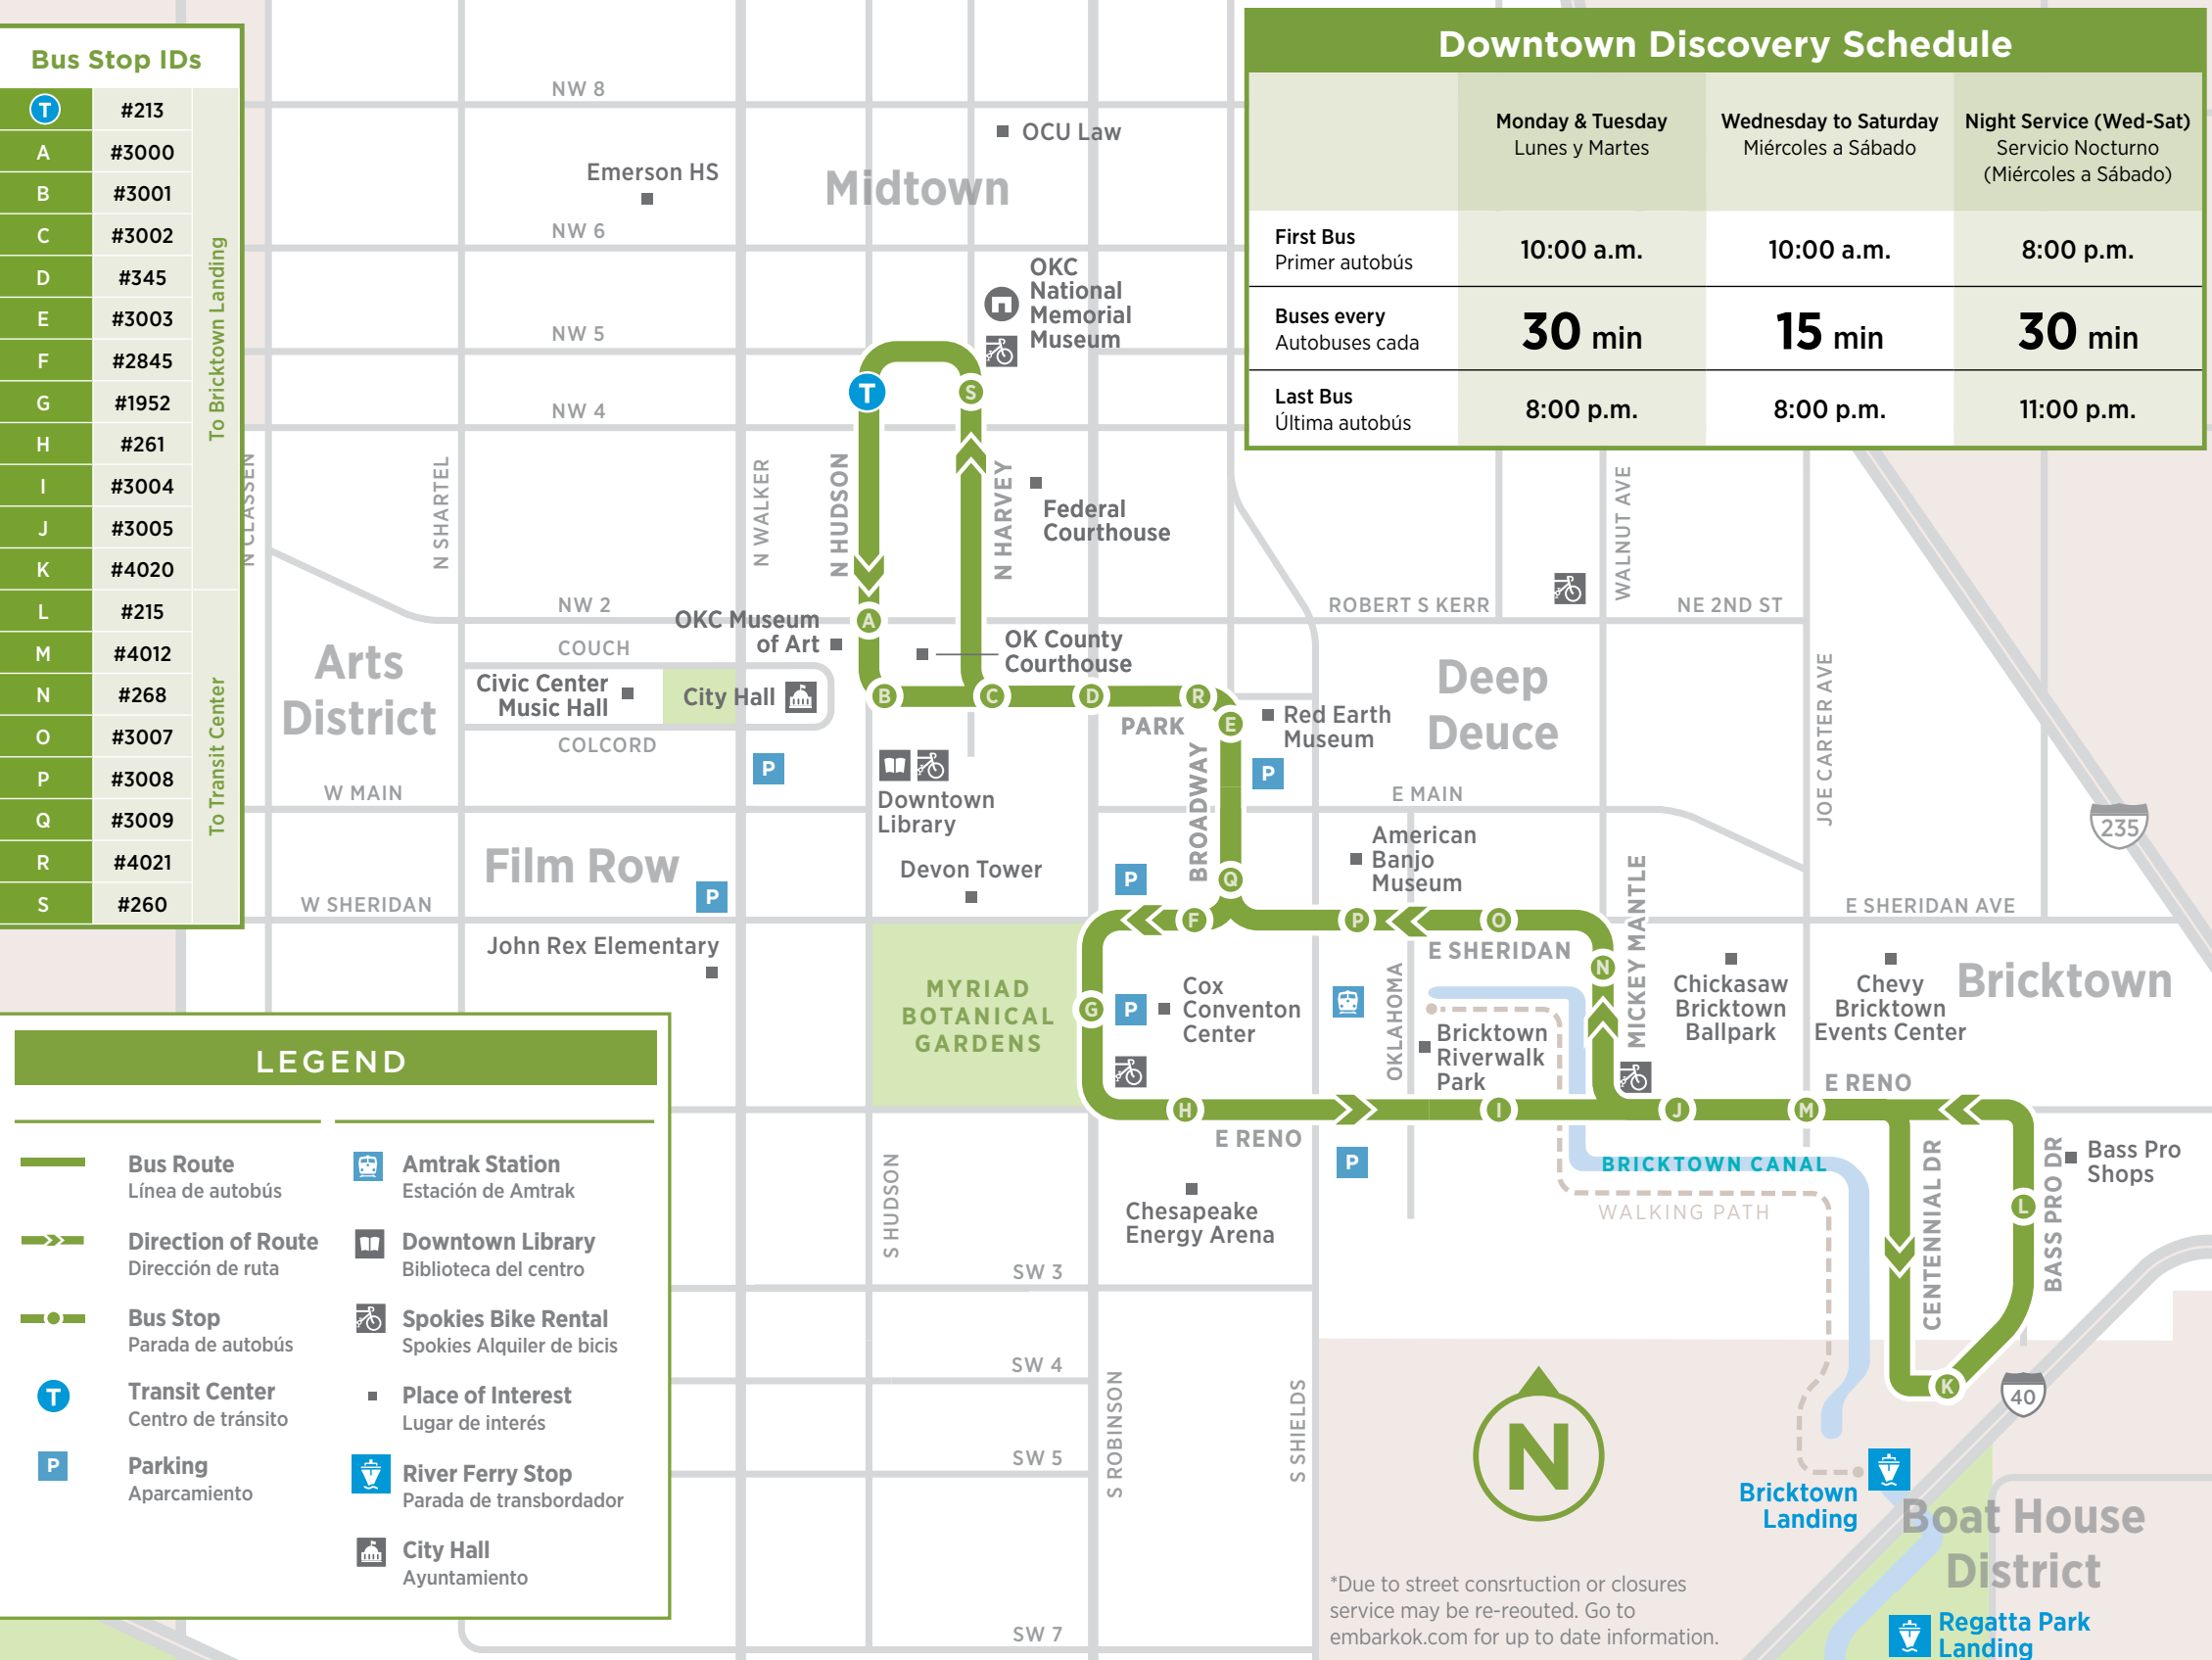

HOW TO RIDE

The Discovery is a quick and convenient way to get around Downtown Oklahoma City.

1. When the vehicle approaches, check the overhead sign above the windshield to be sure you're boarding the right bus.
2. Passenger shelters and bus stop signs are located along the route. For your safety, drivers stop only at scheduled stops.
3. Use the map on the back of this brochure to locate scheduled stops on the Downtown route, popular destinations and parking options.

Bus Stop IDs

T	#213
A	#3000
B	#3001
C	#3002
D	#345
E	#3003
F	#2845
G	#1952
H	#261
I	#3004
J	#3005
K	#4020
L	#215
M	#4012
N	#268
O	#3007
P	#3008
Q	#3009
R	#4021
S	#260

To Bricktown Landing

To Transit Center

Downtown Discovery Schedule

	Monday & Tuesday Lunes y Martes	Wednesday to Saturday Miércoles a Sábado	Night Service (Wed-Sat) Servicio Nocturno (Miércoles a Sábado)
First Bus Primer autobús	10:00 a.m.	10:00 a.m.	8:00 p.m.
Buses every Autobuses cada	30 min	15 min	30 min
Last Bus Última autobús	8:00 p.m.	8:00 p.m.	11:00 p.m.

LEGEND

- Bus Route
Línea de autobús
- Direction of Route
Dirección de ruta
- Bus Stop
Parada de autobús
- Transit Center
Centro de tránsito
- Parking
Aparcamiento
- Amtrak Station
Estación de Amtrak
- Downtown Library
Biblioteca del centro
- Spokies Bike Rental
Spokies Alquiler de bicis
- Place of Interest
Lugar de interés
- River Ferry Stop
Parada de transbordador
- City Hall
Ayuntamiento