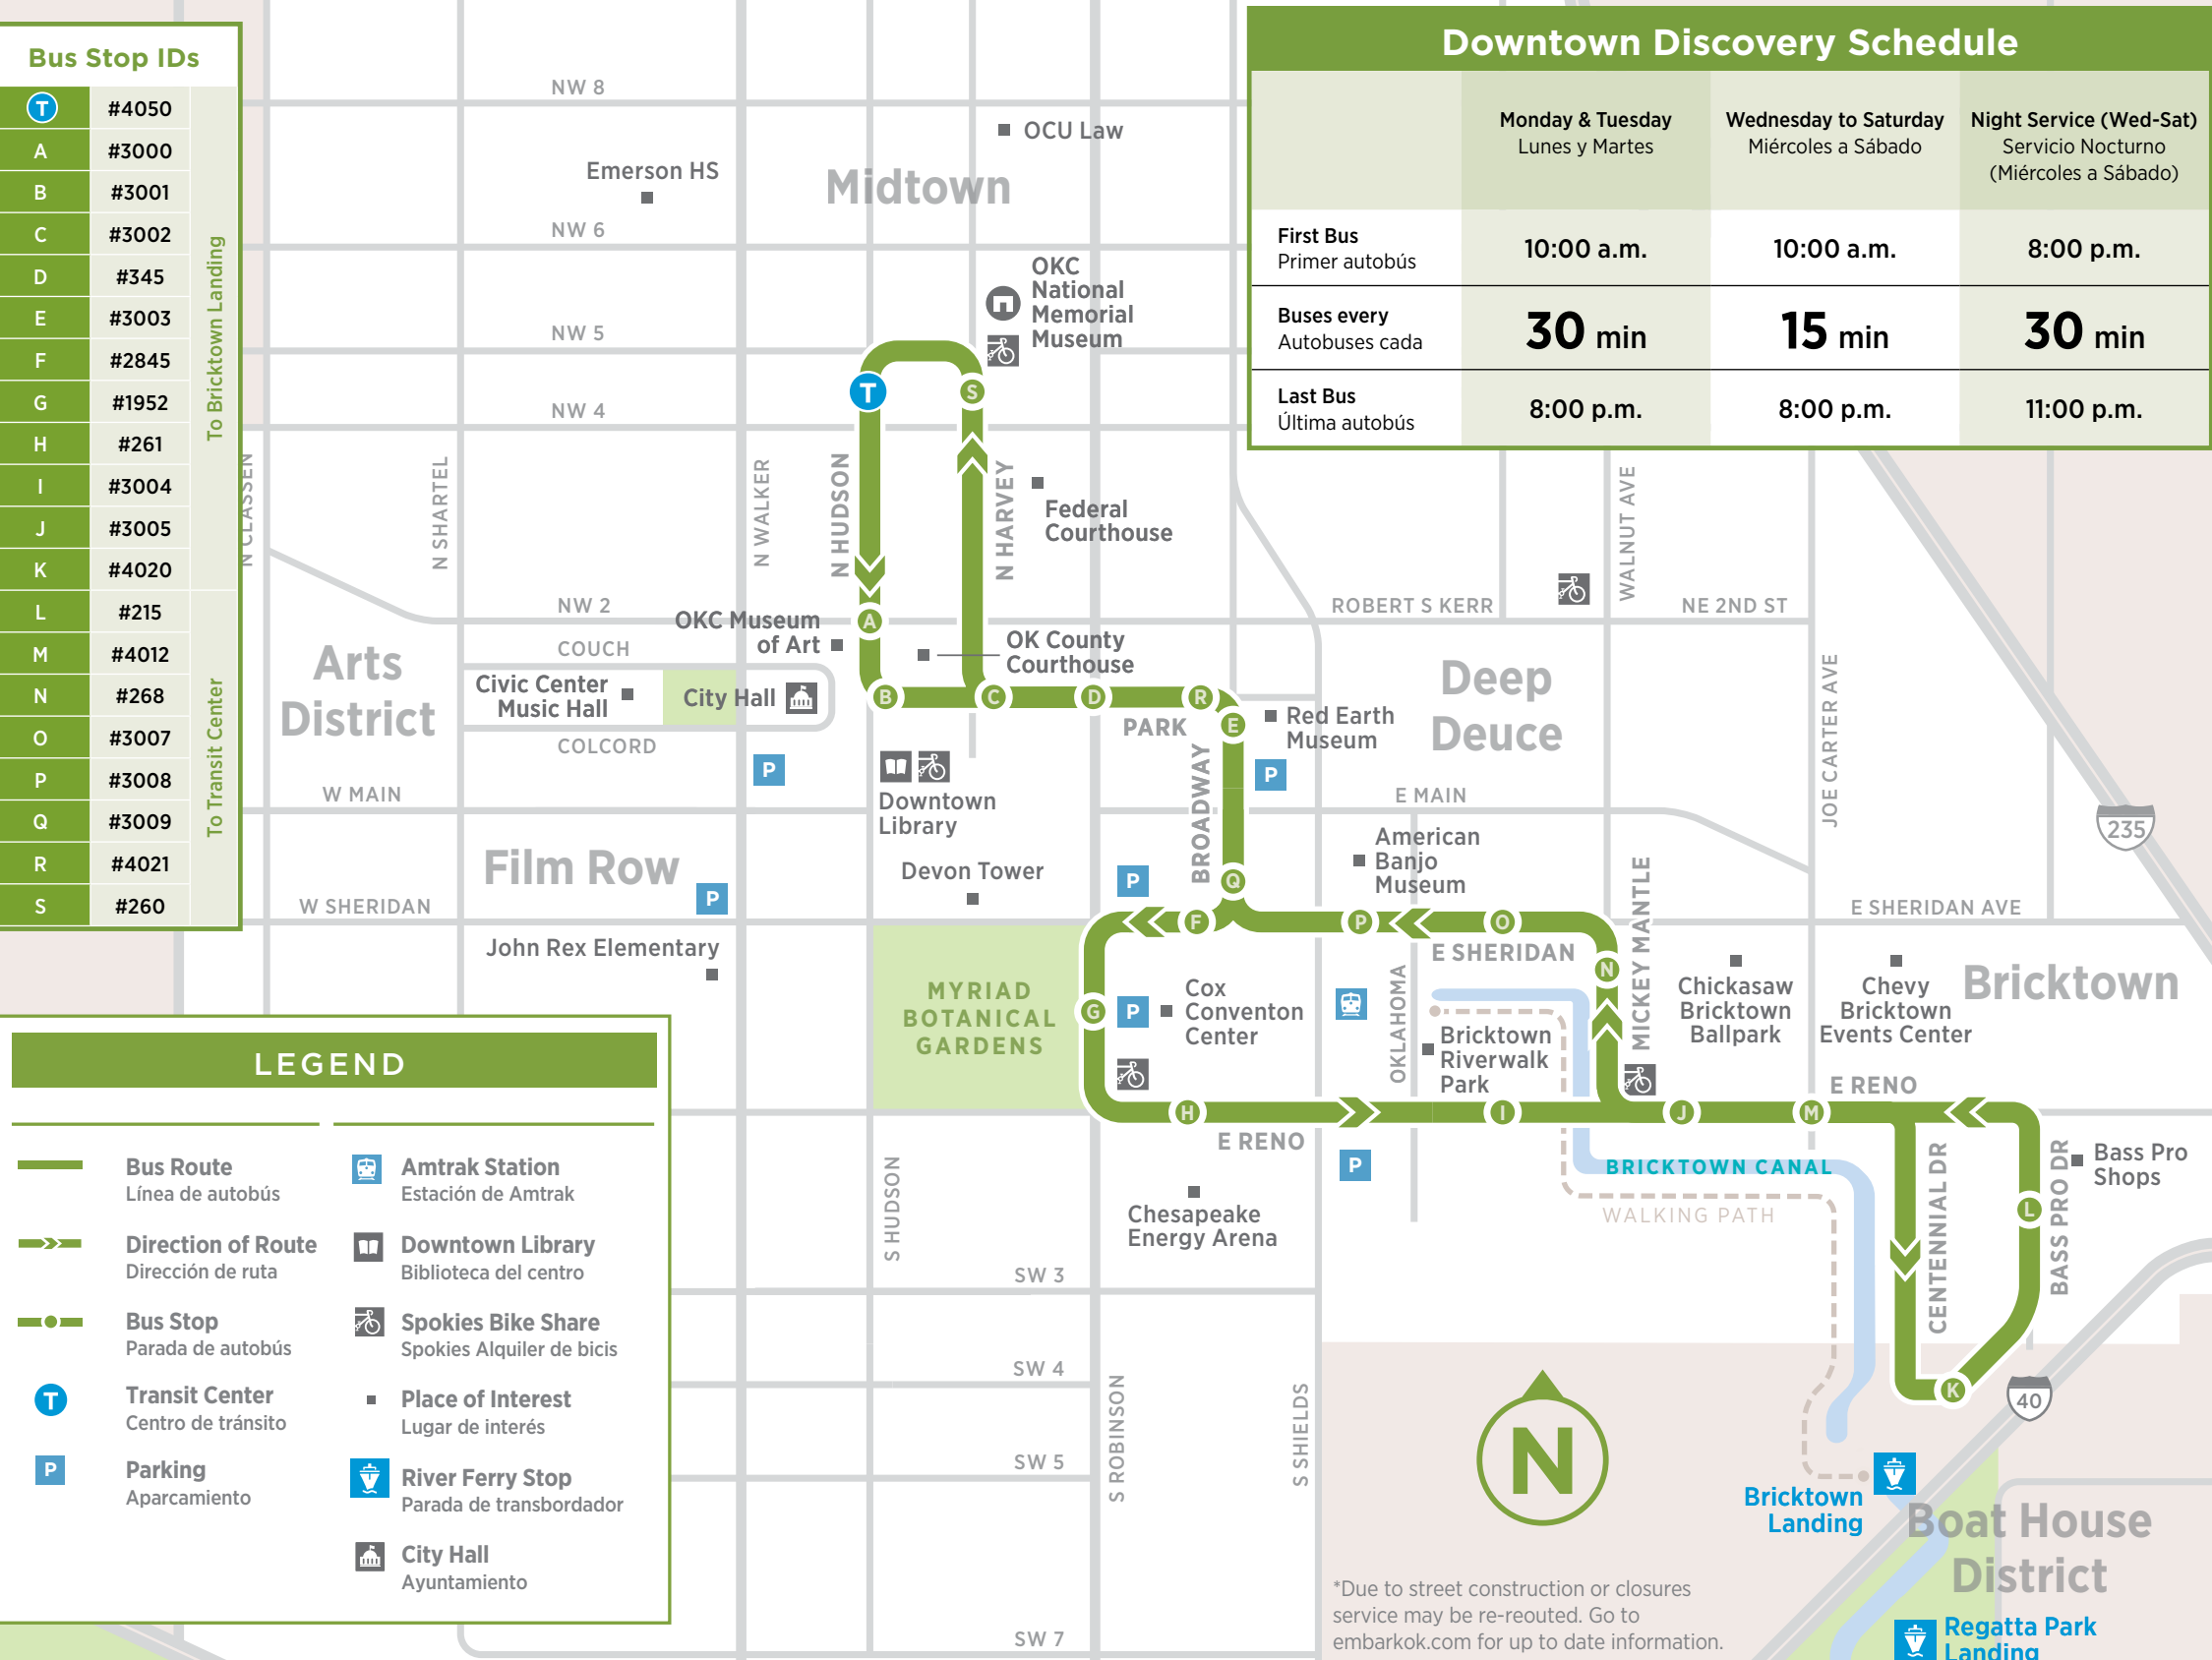

HOW TO RIDE

The Discovery is a quick and convenient way to get around Downtown Oklahoma City.

1. When the vehicle approaches, check the overhead sign above the windshield to be sure you're boarding the right bus.
2. Passenger shelters and bus stop signs are located along the route. For your safety, drivers stop only at scheduled stops.
3. Use the map on the back of this brochure to locate scheduled stops on the Downtown route, popular destinations and parking options.

To Bricktown Landing

To Transit Center

Downtown Discovery Schedule

| | Monday & Tuesday Lunes y Martes | Wednesday to Saturday Miércoles a Sábado | Night Service (Wed-Sat) Servicio Nocturno (Miércoles a Sábado) |
|--------------------------------------|------------------------------------|---|--|
| First Bus Primer autobús | 10:00 a.m. | 10:00 a.m. | 8:00 p.m. |
| Buses every Autobuses cada | 30 min | 15 min | 30 min |
| Last Bus Última autobús | 8:00 p.m. | 8:00 p.m. | 11:00 p.m. |

LEGEND

- Bus Route
Línea de autobús
- Direction of Route
Dirección de ruta
- Bus Stop
Parada de autobús
- Transit Center
Centro de tránsito
- Parking
Aparcamiento
- Amtrak Station
Estación de Amtrak
- Downtown Library
Biblioteca del centro
- Spokies Bike Share
Spokies Alquiler de bicis
- Place of Interest
Lugar de interés
- River Ferry Stop
Parada de transbordador
- City Hall
Ayuntamiento

*Due to street construction or closures service may be re-routed. Go to embarkok.com for up to date information.